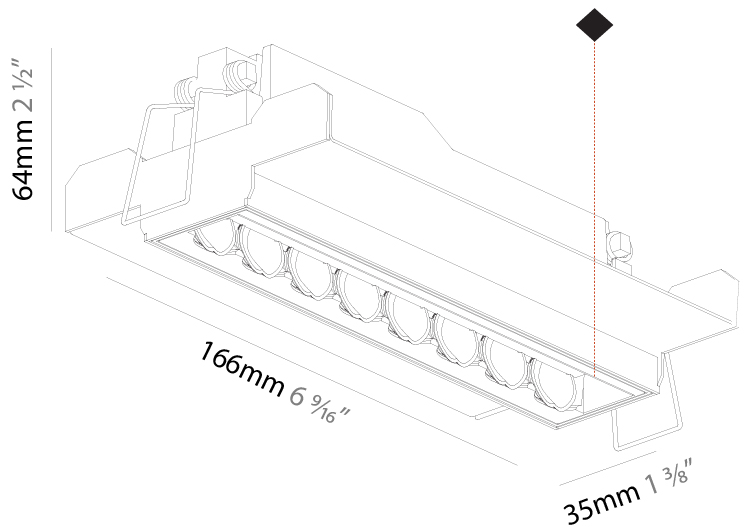

PHYSICAL

Shape: Rectangle
Length (mm): 166
Length (in): 6 ⁹/₁₆
Width (mm): 35
Width (in): 1 ³/₈
Height (mm): 64
Height (in): 2 ¹/₂
Ceiling Thickness (mm): 12.5
Ceiling Thickness (in): 1/2
Min. Recessing Depth (mm): 100
Min. Recessing Depth (in): 3 ¹⁵/₁₆
Light Distribution: Asymmetric
Weight (kg): 0.535
Weight (lbs): 1.18
Fixture Finish: SSR / BKV / CWI / CRY / HAB / UFT / ITA / RUA / FTG / MYG / LOD / PUS / FRO / FUP / KIA / POP / BLS / SPG / MEY / GOH / GUM / CHC / COM / ABZ / JAG / OBR / MOS / ROR
Holder Finish: WHI / BLK
Fixture Material: Aluminum Die Cast
Cut-out Measurements: 173mm / 6 13/16" x 42mm / 1 5/8"

ELECTRICAL

Lamp Type: LED (Zhaga Standard)
Input Wattage (W): 19
Total Output Wattage (W): 17.2
Dimming: Tri-Mode (Non-Dimming and Phase Dimming (120Vac only) and 0-10V Dimming)
Driver Included: No
Driver Location: Recessed Housing
Driver Type: Constant Current - Universal
Driver Class: Class 2
Housing: See components
Input Voltage (V): 120 - 277
Constant Current (MA): 700

LED

Number of LEDs: 8
Color Temperature (°K): 2700 / 3000 / 3500 / 4000
Max. Delivered Lumen (lm): 1270 / 1270 / 1513 / 1544
Nominal Lumen (lm): 1492 / 1492 / 1778 / 1814
CRI: >90 CRI
Lamp Life (hrs): 50000
Upon Request: Special Color Temperature

OPTICAL

Upon Request: Special Beam Angles

RATINGS AND CERTIFICATIONS

Certified By: CSA Certified to UL and CSA Standards

IP rating: IP20
Zaneen Company Inc. © 2024, T 1800-388-3382, F 416-247-9319, www.zaneen.com

100mm
3 15/16"

12 1/2 mm
1/2"

173mm x 42mm
6 13/16" x 1 5/8"